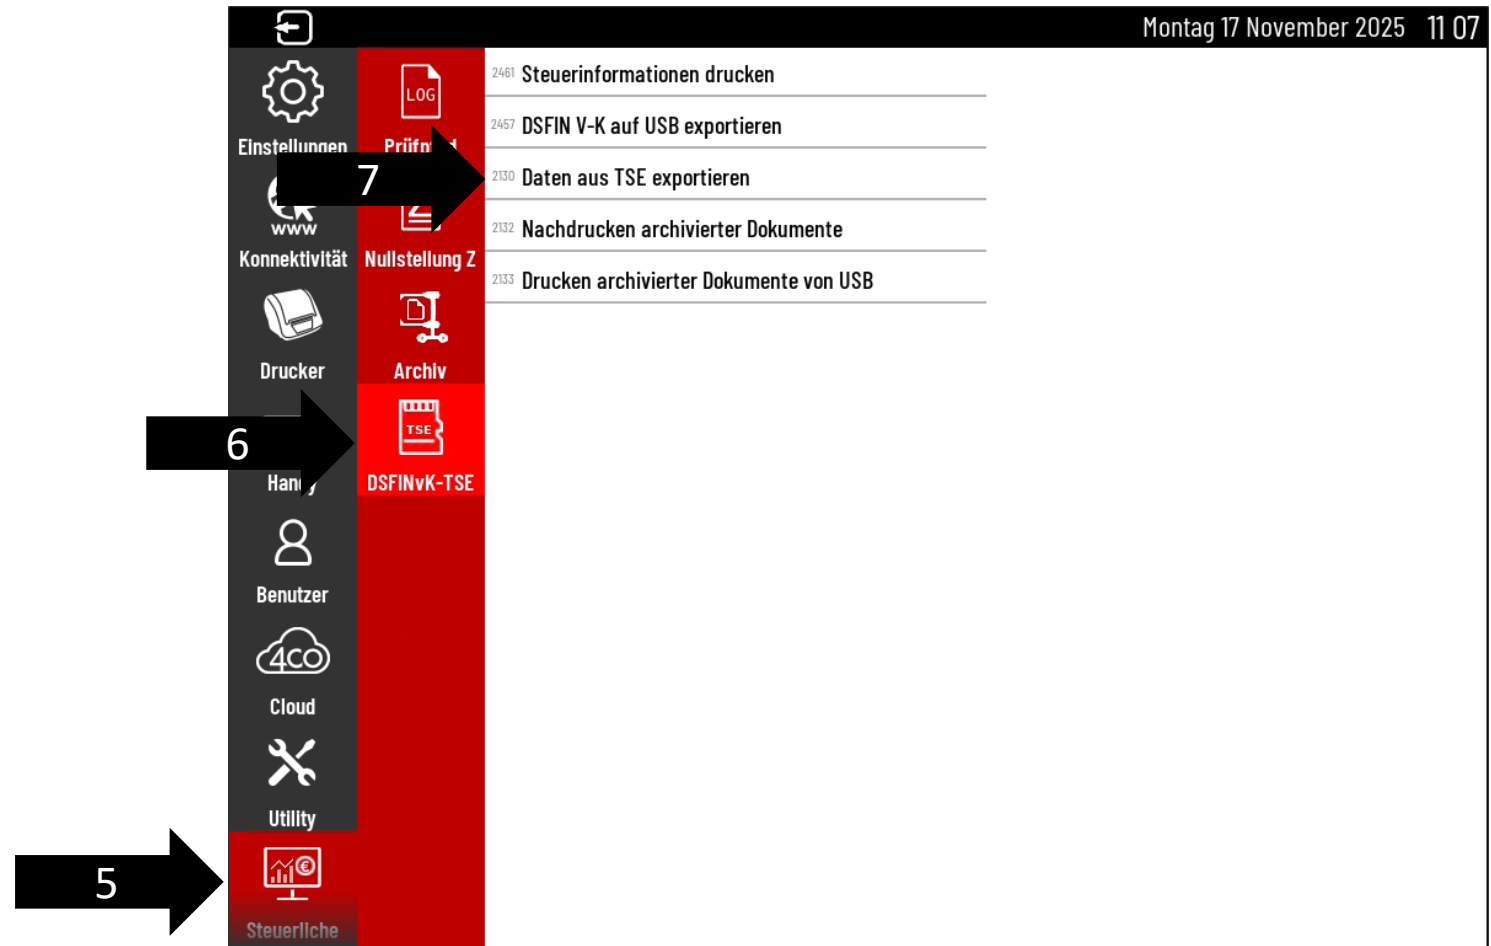

TSE Daten exportieren

5. „Steuerliche“ auswählen.
6. „DSFINvK-TSE“ auswählen.
7. „Daten aus TSE exportieren“ auswählen.