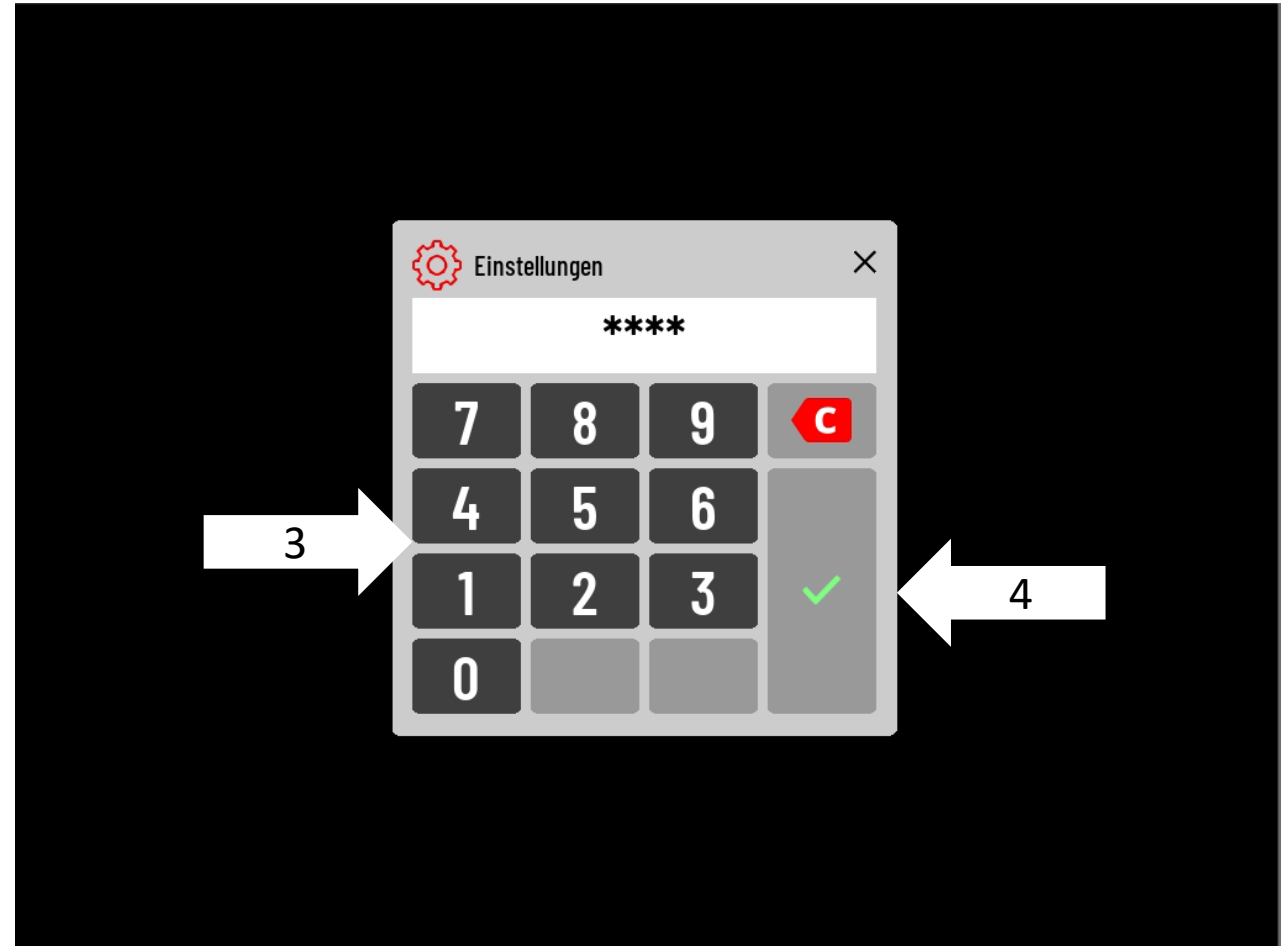

TSE Daten exportieren

3. PIN „9626“
eingeben.

4. Bestätigen