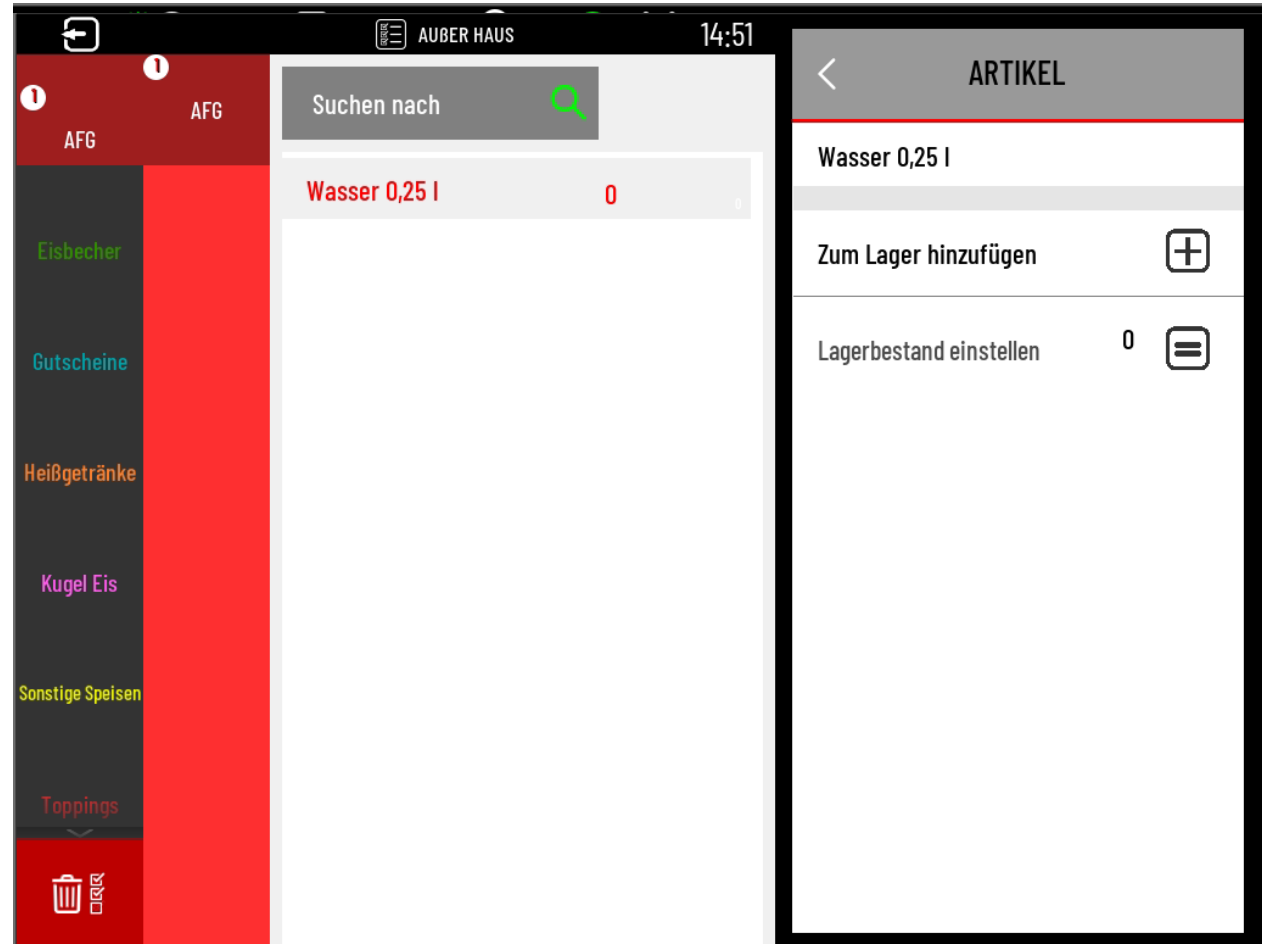

The screenshot displays a POS system interface. The top bar shows 'AUßER HAUS' and the time '14:49'. The main menu is a grid of items with prices. A right-hand panel titled 'ARTIKEL' provides details for a selected item, including PLU, barcode, PLU-Art, Pfand, Lagerverwaltung status, and a toggle for 'Selbstbedienung Tisch / 4Menu'.

Lagerverwaltung

The screenshot displays a POS system interface with a sidebar on the left and a main menu area. The sidebar contains the following items:

- Z Bericht
- X Bericht
- Bargeldbewegung
- Programmierung
- Einstellungen
- Fernbedienung
- Cloud

Additional interface elements include a top bar with 'Pos ID: 1', 'Eigenständig', 'Techniker', and the date 'Donnerstag 29 Januar 2026 14:50'. A numeric keypad is visible at the bottom right, and the version 'version: 2.11.4 BasIQ' is shown in the bottom right corner.

Lagerverwaltung

Lagerverwaltung

Lagerverwaltung

The screenshot displays a mobile application interface for inventory management. At the top, the status bar shows 'AUßER HAUS' and the time '14:51'. The main interface is divided into three sections: