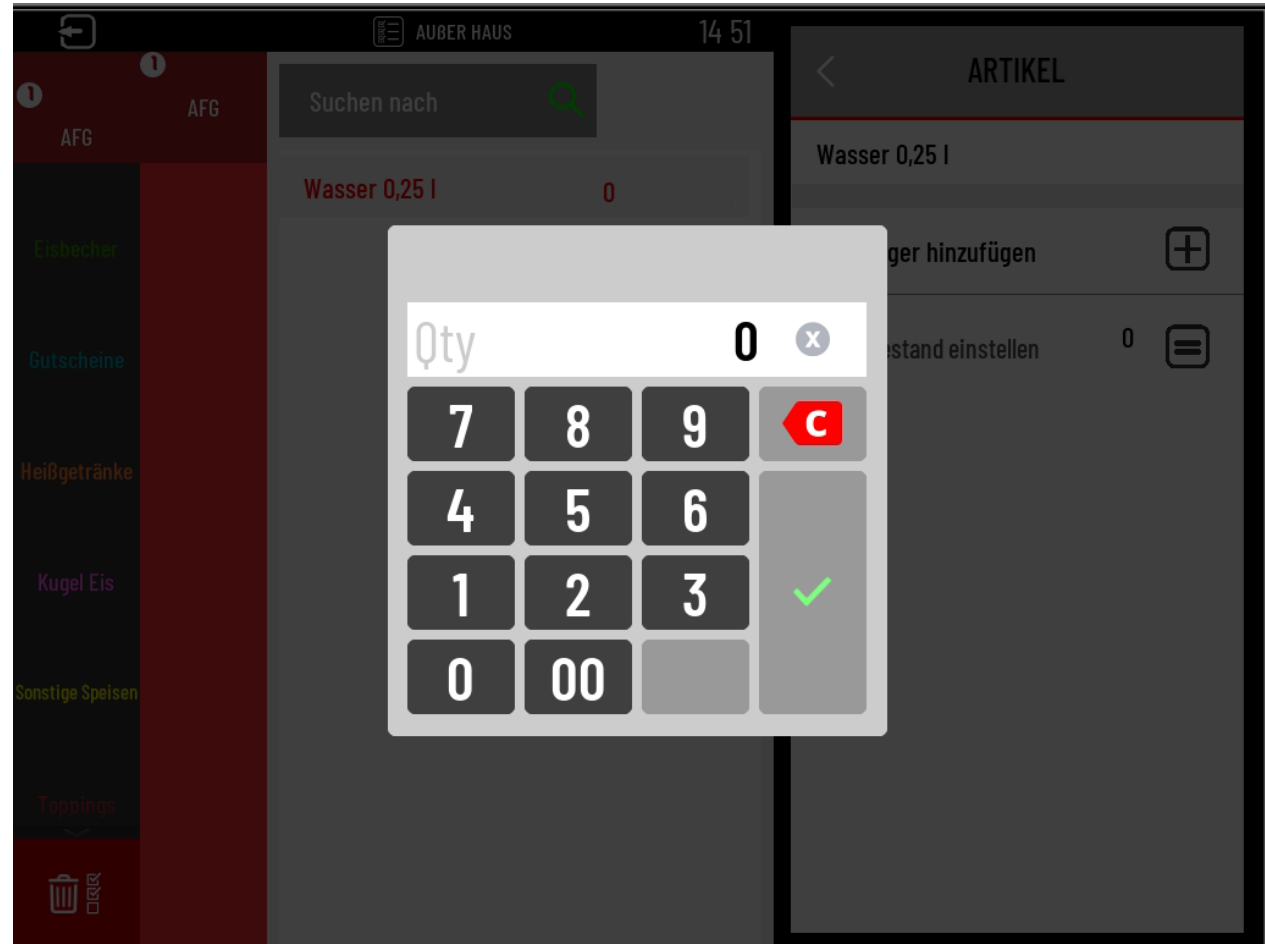

Lagerverwaltung

The screenshot displays a POS system interface with a sidebar on the left and a main menu area. The sidebar contains the following items:

- Z Bericht
- X Bericht
- Bargeldbewegung
- Programmierung
- Einstellungen
- Fernbedienung
- Cloud

The main menu area shows a grid of items with prices:

Bepp.	Espresso	Espresso Macchiato	Heiße Schokolade
Espresso	Espresso	Espresso Macchiato	Heiße Schokolade
€3,50	€1,90	€2,30	€3,90
Latte Macchiato	Latte Macchiato Kara	Tee	Extra mit Hafermilch
€3,70	€3,90	€2,20	€0,50

Additional interface elements include a top bar with 'Pos ID: 1', 'Eigenständig', 'Techniker', and the date 'Donnerstag 29 Januar 2026 14:50'. A numeric keypad is visible at the bottom right, and the version 'version: 2.11.4 BasIQ' is shown in the bottom right corner.

Lagerverwaltung

Lagerverwaltung

Lagerverwaltung

The screenshot displays a mobile application interface for inventory management. At the top, the status bar shows 'AUßER HAUS' and the time '14:51'. The main interface is divided into three sections: